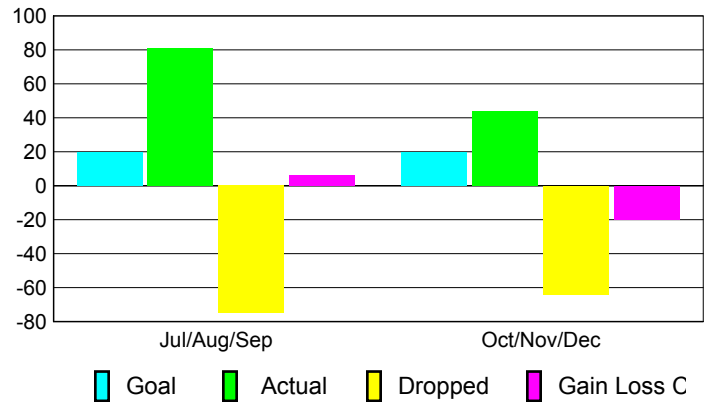

Membership Results 2010-2011

Goal, New, Dropped, Gain/Loss