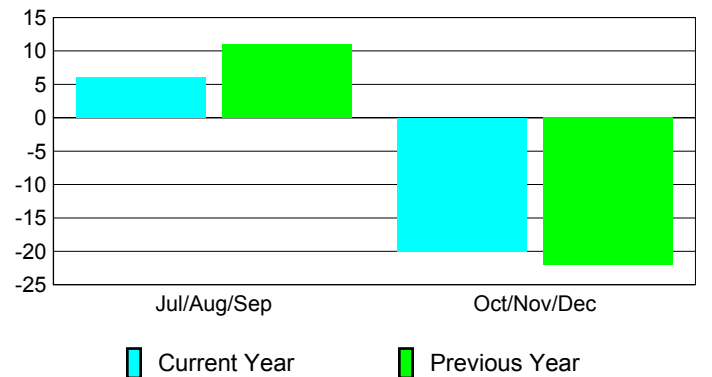

Comparison of Membership Gain/Loss

Current Year Compared to the Previous Year